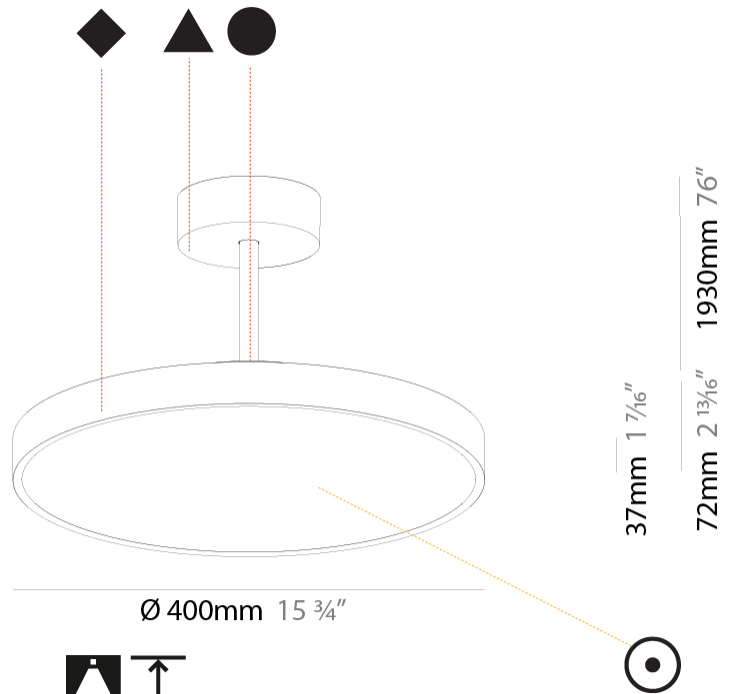

GENERAL

Series: Sign Diva Tube
Subseries: Sign Diva Tube
Partner: Prolicht
Division: Architectural
Installation: Suspension
Product Type: Pendant
Mounting Location: Ceiling
Light Distribution: Direct

PHYSICAL

Shape: Round
Diameter (mm): 400
Diameter (in): 15 3/4
Height (mm): 72
Height (in): 2 13/16
Max. Overall Height (mm): 2002
Max. Overall Height (in): 78 13/16
Weight (kg): 2.888
Weight (lbs): 6.366
Diffuser: PMMA - Opal / Micro-Prism / Sparkling Secret / Vintage Industrial
Fixture Finish: SSR / BKV / CWI / CRY / HAB / UFT / ITA / RUA / FTG / MYG / LOD / PUS / FRO / FUP / KIA / POP / BLS / SPG / MEY / GOH / CHC / COM / ABZ / JAG / OBR / MOS / ROR
Fixture Material: PMMA / Extruded Aluminum / Steel

ELECTRICAL

Lamp Type: LED (Zhaga Standard)
Input Wattage (W): 17
Total Output Wattage (W): 16
Dimming: Tri-Mode (Non-Dimming and Phase Dimming (120Vac only) and 0-10V Dimming)
Driver Included: Yes
Driver Location: Integrated
Driver Type: Constant Current - Universal
Driver Class: Class 2
Input Voltage (V): 120 - 277
Constant Current (MA): 500

LED

Color Temperature (°K): 2700 / 3000 / 3500 / 4000
Max. Delivered Lumen (lm): 1807 / 1943 / 1951 / 1991
Nominal Lumen (lm): 2250 / 2450 / 2430 / 2480
CRI: >90 CRI
Lamp Life (hrs): 50000

OPTICAL

RATINGS AND CERTIFICATIONS

Certified By: Certified for North American Standards
IP rating: IP20