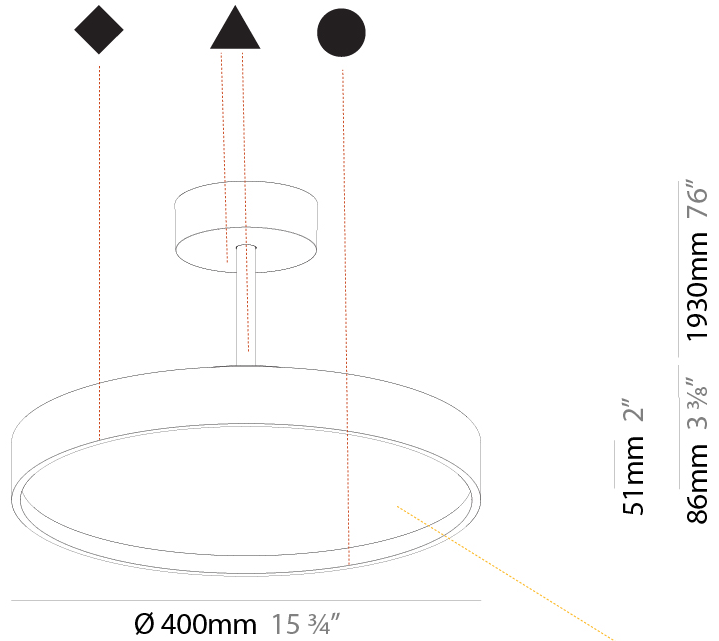

GENERAL

Series: Sign Diva Tube
Subseries: Sign Diva Tube Korona
Partner: Prolicht
Division: Architectural
Installation: Suspension
Product Type: Pendant
Mounting Location: Ceiling
Light Distribution: Direct / Indirect

PHYSICAL

Shape: Round
Diameter (mm): 400
Diameter (in): 15 3/4
Height (mm): 86
Height (in): 3 3/8
Max. Overall Height (mm): 2016
Max. Overall Height (in): 79 3/8
Weight (kg): 3.251
Weight (lbs): 7.167
Diffuser: PMMA - Opal / Micro-Prism / Sparkling Secret / Vintage Industrial
Fixture Finish: SSR / BKV / CWI / CRY / HAB / UFT / ITA / RUA / FTG / MYG / LOD / PUS / FRO / FUP / KIA / POP / BLS / SPG / MEY / GOH / CHC / COM / ABZ / JAG / OBR / MOS / ROR
Fixture Material: PMMA / Extruded Aluminum / Steel

ELECTRICAL

Lamp Type: LED (Zhaga Standard)
Input Wattage (W): 30
Total Output Wattage (W): 16 / 11.8
Dimming: Tri-Mode (Non-Dimming and Phase Dimming (120Vac only) and 0-10V Dimming)
Driver Included: Yes
Driver Location: Integrated
Driver Type: Constant Current - Universal
Driver Class: Class 2
Input Voltage (V): 120 - 277
Constant Current (MA): 500 / 350

LED

Color Temperature (*K): 2700 / 3000 / 3500 / 4000
Max. Delivered Lumen (lm): 3409 / 3019 / 3055 / 3117
Nominal Lumen (lm): 4182 / 4142 / 4189 / 4275
CRI: >90 CRI
Lamp Life (hrs): 50000

OPTICAL

RATINGS AND CERTIFICATIONS

Certified By: Certified for North American Standards
IP rating: IP20